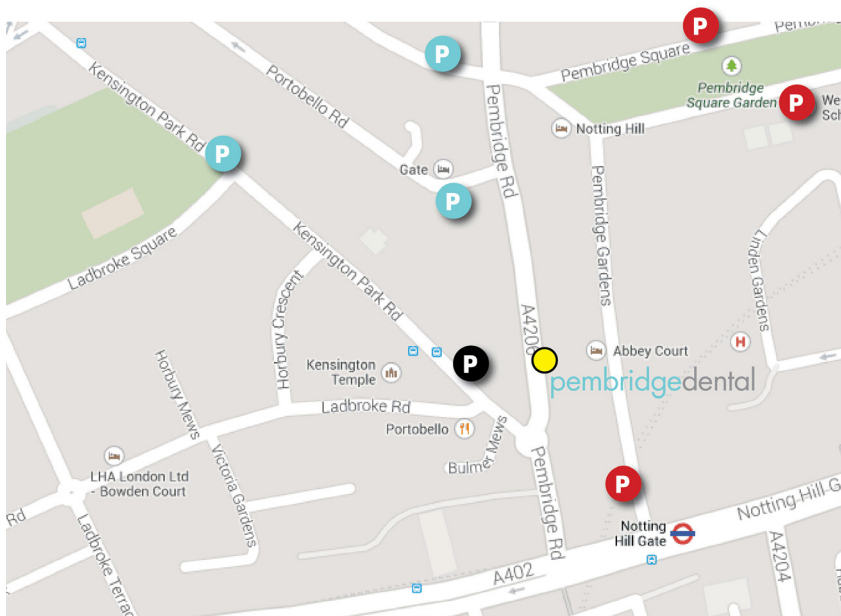

Our opening times

Treatment	Monday	Tuesday	Wednesday	Thursday	Friday
Dentist: Rhoda	9am - 6pm		8am - 1pm 4.30pm - 6pm		9am - 6pm
Dentist: Georgina		9am - 6pm			
Dentist: Raheel				10am - 8pm	
Hygienist/ Therapist: Nathalie		8.30am - 6pm	9am - 7pm		
Hygienist/ Therapist: Kishan	8.30am - 6pm			10am - 8pm	8.30am - 6pm
Reception:	9am - 6pm	9am - 6pm	9am - 8pm	9am - 8pm	9am - 6pm

How to get here

Nearest Tube: Notting Hill Gate - Circle, District and Central Line

By Bus: 27, 28, 52, 70, 328, 452

- P** 1 hour pay and display
- P** 2 hour pay and display
- P** 4 hour pay and display